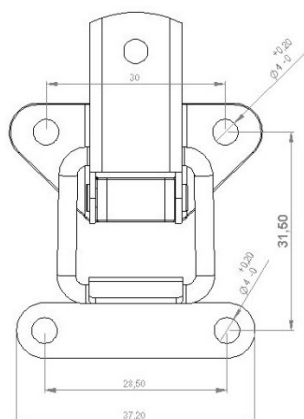

PRODUCT SHEET

Description:

Table Catch "Mini" Only, Steel, 45 x 39mm, ZP, W/O Striker , With SISO logo

Item number:

24.03.041-8

Units	Box	Carton	HS Code	Barcode
Pcs.	100	1000	8302420090	 5704866466707

SISO A/S