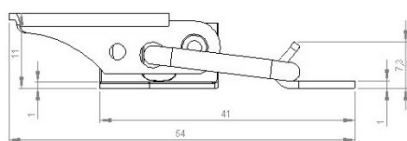

PRODUCT SHEET

Description:

Table Catch "Mini" Only, Steel, 45 x 39mm, ZP, W/O Striker , With SISO logo

Item number:

24.03.041-8

Units	Box	Carton	HS Code	Barcode
Pcs.	100	1000	8302420090	 5704866466707

SISO A/S